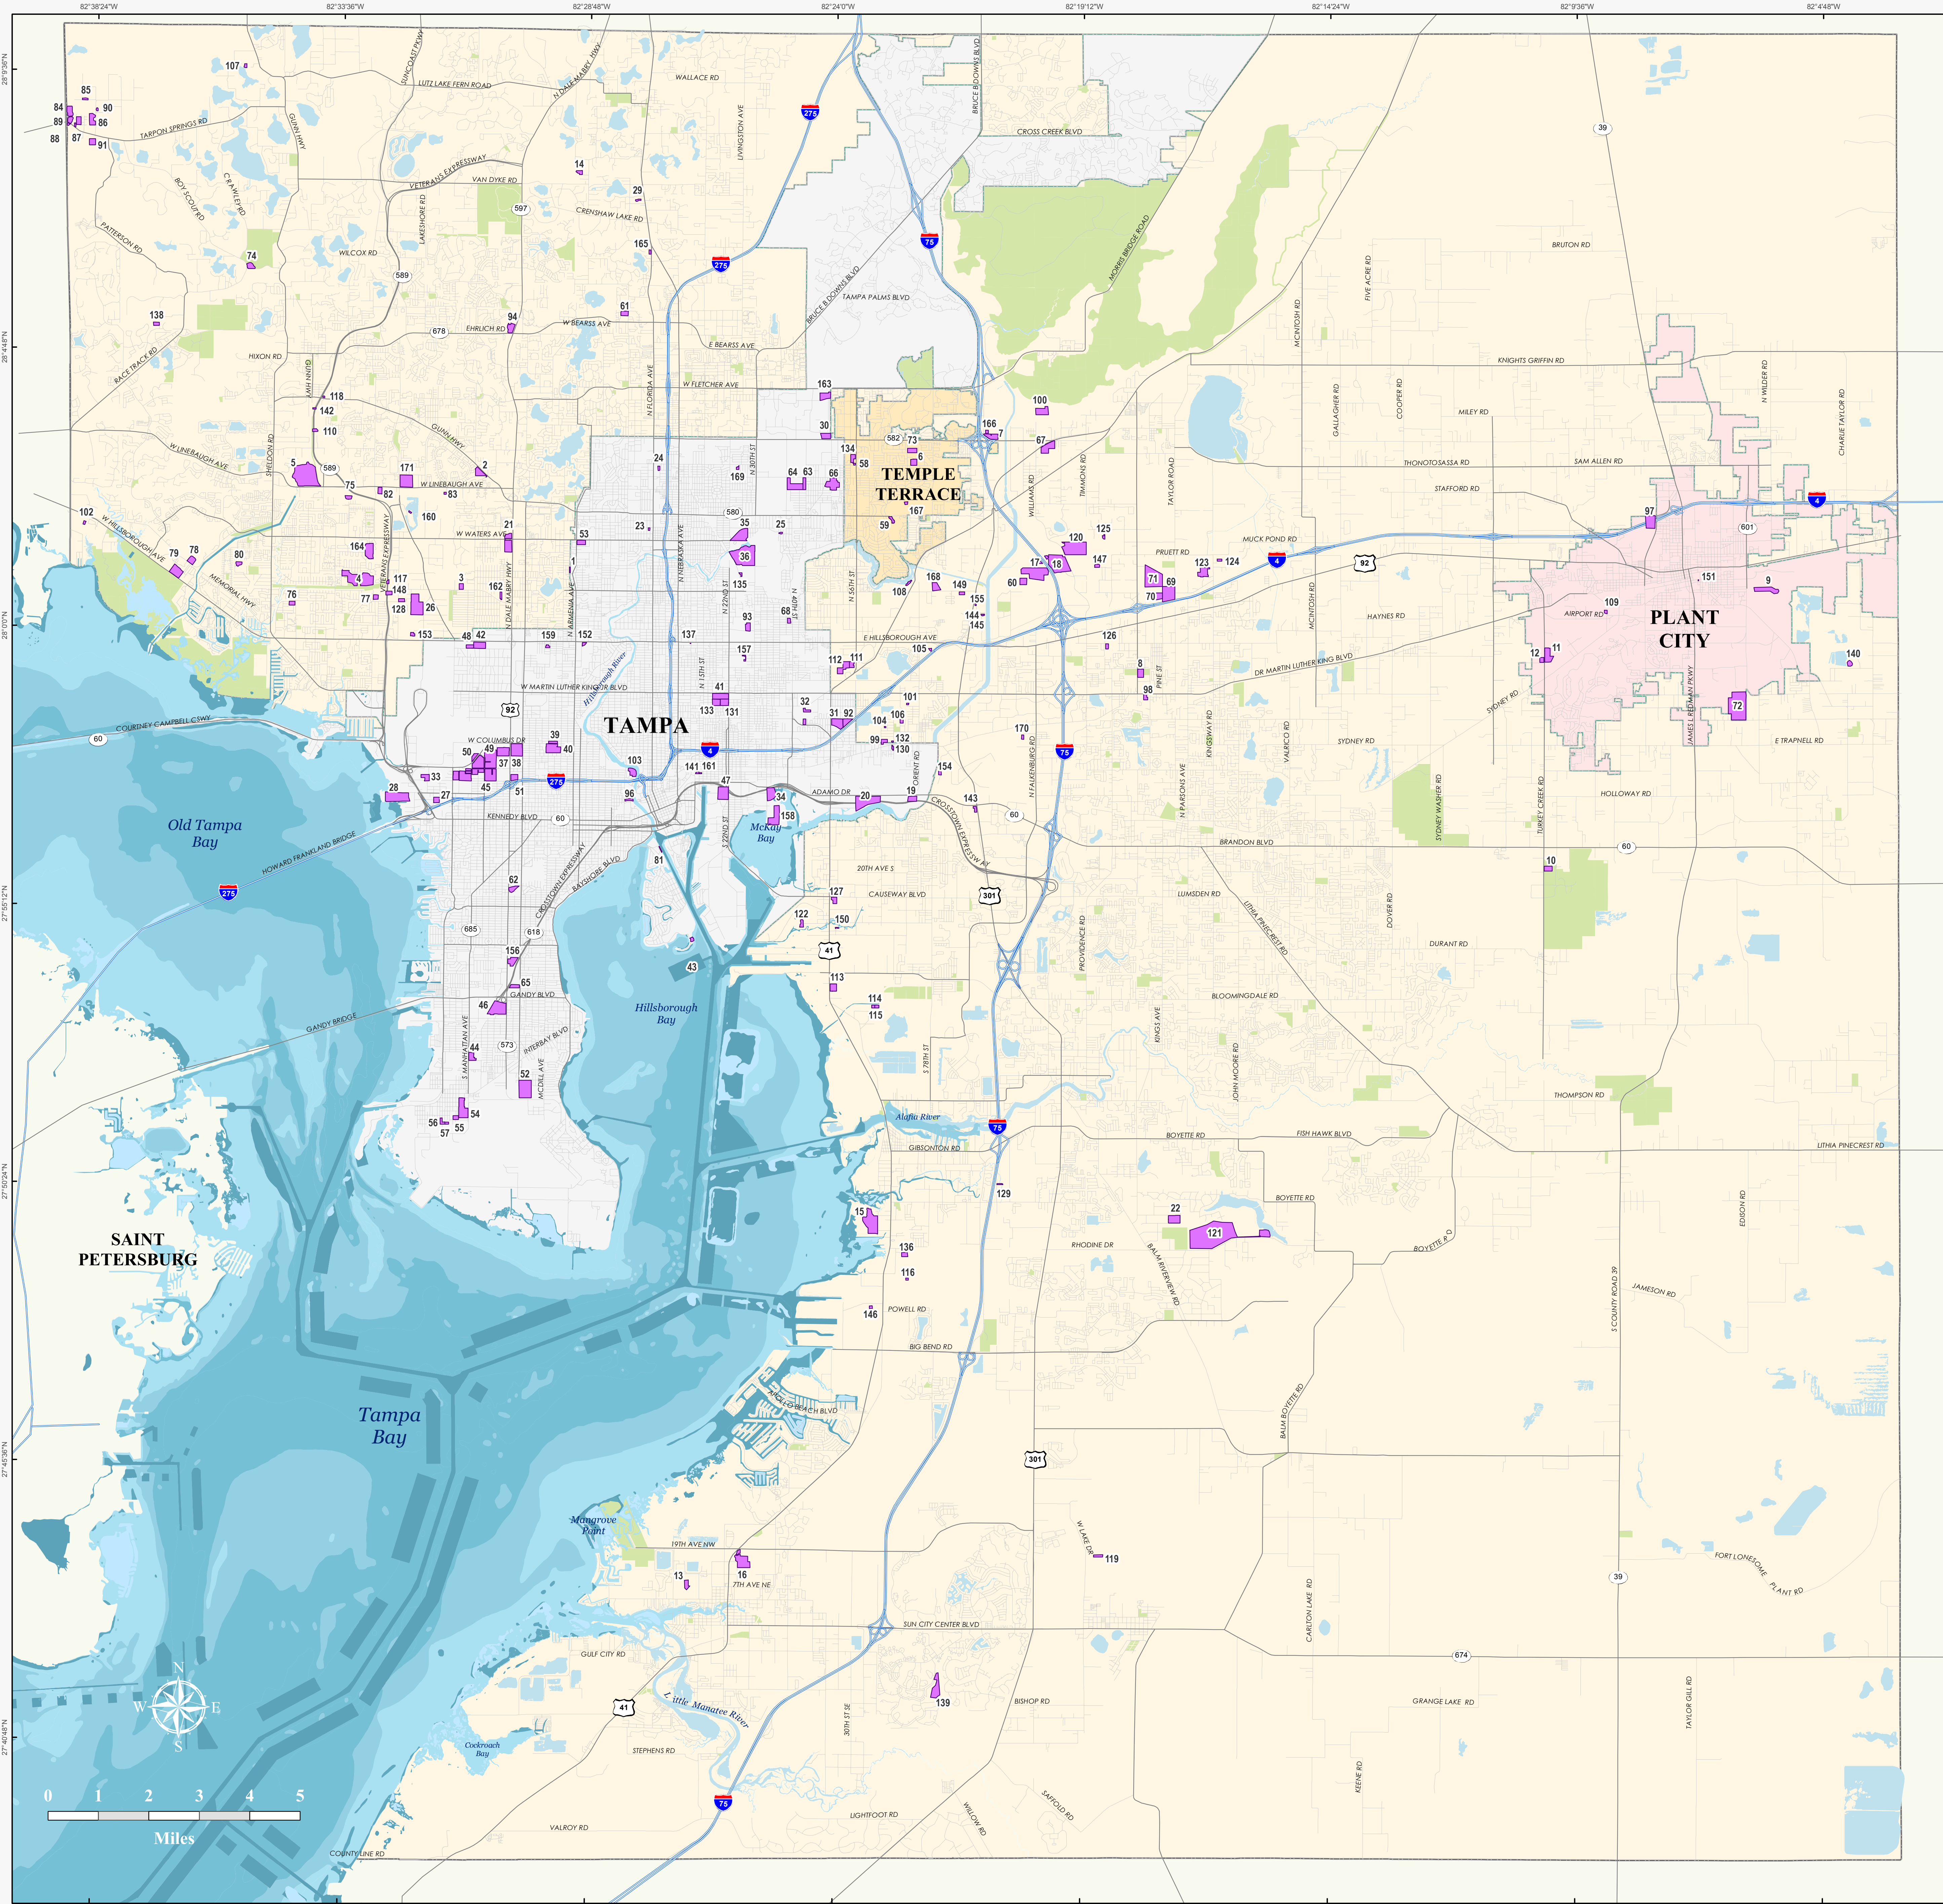

Old Landfill Investigation Program, Hillsborough County, Florida

FILE #	SITE NAME	FILE #	SITE NAME
1	TAMPANIA	86	TYLER RD
2	GUNN HWY	87	TRAILER PARK
3	LETO H.S.	88	PEARSON SALVAGE
4	BARRY RD	89	CHARLIE MARTIN BORROW PIT
5	NORTHWEST	90	EAST PIT
6	TEMPLE TERRACE	91	ALVIN JORGENSEON
7	MORRIS BRIDGE RD	92	I-4 & 56TH ST
8	MANGO CLAY PIT	93	HANNA AVE & 30TH ST
9	PLANT CITY	94	EHRlich RD
10	PLEASANT GROVE	95	INTERBAY DUMP
11	TURKEY CREEK EAST (PC)	96	LOT 2 UPPER CASS ST
12	TURKEY CREEK WEST (PC)	97	FDOT PLANT CITY
13	RUSKIN OLD	98	ARKAS JANUZYZ DUMP
14	LUTZ	99	GARDNER-BENNETT
15	GIBSONTON	100	CONGLIO DUMP
16	RUSKIN NEW	101	BILLY JONES DUMP
17	EUREKA SPRINGS West	102	CROFT DUMP
18	EUREKA SPRINGS East	103	SPRUCE COVE DUMP
19	73RD & ADAMO	104	62ND ST & 23RD AVE
20	BY-PASS CANAL	105	SHERATON-SEMINOLE BINGO
21	BURGER KING	106	SKRYPEK DUMP
22	BELROSE & BAYTREE	107	CAMP KEYSTONE
23	YUKON & TAMPA	108	LIGH & HARNEY
24	SENECA & DIXON	109	GENE BARRON DUMP
25	SEWARD & RENFREW	110	GEORGE RODRIGUEZ
26	KNOX ST-ALVAREZ	111	FRANCIS SMITH
27	LEMON ST	112	BEASLEY LANDFILL
28	CYPRESS ST	113	MAX ZALKIN
29	DENNISON RD	114	MENDEL RIBA
30	PIZZO ELEMENTARY	115	PERZ DUMP
31	50TH & I-4	116	TAMPA LIVESTOCK DISTR
32	42ND & LAKE	117	FDOT CHANNEL G
33	O'BRIEN & LAUREL	118	FDOT COKER'S MOTORCYCLE
34	34TH & ADAMO	119	PERT GROUP
35	ROWLETT PARK	120	LEWIS-FERTIG DUMP
36	ROGERS PARK	121	RHODINE RD DUMP
37	HAWAIIAN VILLAGE	122	RALEIGH ST-34TH AVE
38	DALE MABRY & COLUMBUS	123	DAVID JOSEPH
39	COLUMBUS & MACDILL NE	124	DELORES WEBB
40	COLUMBUS & MACDILL SE	125	CLEO OWENS
41	BUFFALO (MLK) & 22ND	126	DAVID J BRYAN
42	CREST & LOIS NW	127	CAUSEWAY & US 301
43	PETER O KKNIGHT AIRPORT	128	CUYAHOGA WRECKING
44	MANGO & MANHATTAN	129	TROTWOOD DR
45	SPRICE & CLARK	130	ALLEGED COT DUMP
46	JAJAJAJ	131	LINCOLN VILLAGE
47	SPICOLA HARDWARE	132	66TH-UNDERBERG
48	CREST & MANHATTAN NW	133	LOCKHART ELEMENTARY
49	SPRUCE & LOIS NE	134	NORMANDY PARK
50	MACDONALD TRAINING CENTER	135	UNITED PETROLEUM
51	MONTGOMERY WARD	136	CARMICHAEL DUMP
52	HIMES & VAN BUREN	137	FORMER YUGO DEALERSHIP
53	ARMENIA & WATERS	138	GRECO-WILHOIT C&DD
54	MANHATTAN & RICHARDSON	139	WG DEVELOPMENT
55	RICHARDSON & WALL	140	AMEX PHOSPHATE
56	WESTSHORE & TARPON	141	5TH AVE & 13TH ST
57	SPARKMAN & TARPON	142	CONKLE'S HORSE FARM
58	WHITEWAY & 56TH NW	143	HWY 60 & US 301 CENTER
59	TEMPLE TERRACE GOLF COURSE	144	CORNELISON-BONER #1
60	EUREKA SPRINGS & FLORA	145	CORNELISON-BONER #2
61	BUCHANAN MIDDLE SCHOOL	146	KUSHMER FARMS
62	LANT HIGH SCHOOL	147	WESTBROOK PROPERTY
63	ADVENTURE ISLAND (Linebaugh)	148	UNIVERSAL DOOR
64	ADVENTURE ISLAND (46th)	149	NASRALLAH C&DD DUMP
65	HIMES & GRADY	150	CONCEPCION MARTINEZ
66	TOCOMAH TRAILS & SENECA	151	503 E MLK
67	FOWLER & 301	152	DEGERLANDO DUMP
68	40TH & HANNA	153	BRIDGE REALTY
69	TAYLOR RD LANDFILL	154	MASSARO BLVD
70	10.6 ACRE LANDFILL	155	US 301 N OF I-4
71	HILLSBOROUGH HTS LANDFILL	156	LOWES SOUTH TAMPA
72	SPARKMAN RD	157	MIDDLETON HIGH SCHOOL
73	GRECO JR HIGH SCHOOL	158	MCKAY BAY FACILITY
74	LAKE ROGERS	159	MACDILL & GIDDENS
75	HULSEY RD	160	WESTLAKE CORPORATE
76	JUNE ST	161	CITHLOFTS OF YBOR
77	JOHNS RD	162	CHURCH & SLIGH
78	PISTOL RANGE RD	163	HOLLY & 50TH
79	HILLSBOROUGH & PISTOL RANGE	164	TWELVE OAKS & WATERS
80	WEST CREEK DR	165	FLORIDA & NEBRASKA
81	DAVIS ISLAND SEA WALL	166	LAMBERT DUMP
82	PULEO	167	FLORIDA COLLEGE
83	KNAUSS	168	LOVELACE LANDFILL
84	MARTIN BROS BORROW PIT	169	NEW LIFE TABERNACLE
85	SILVERNELL	170	SHINGLE PILE (SSBPD)
		171	TERZINO LANDFILL